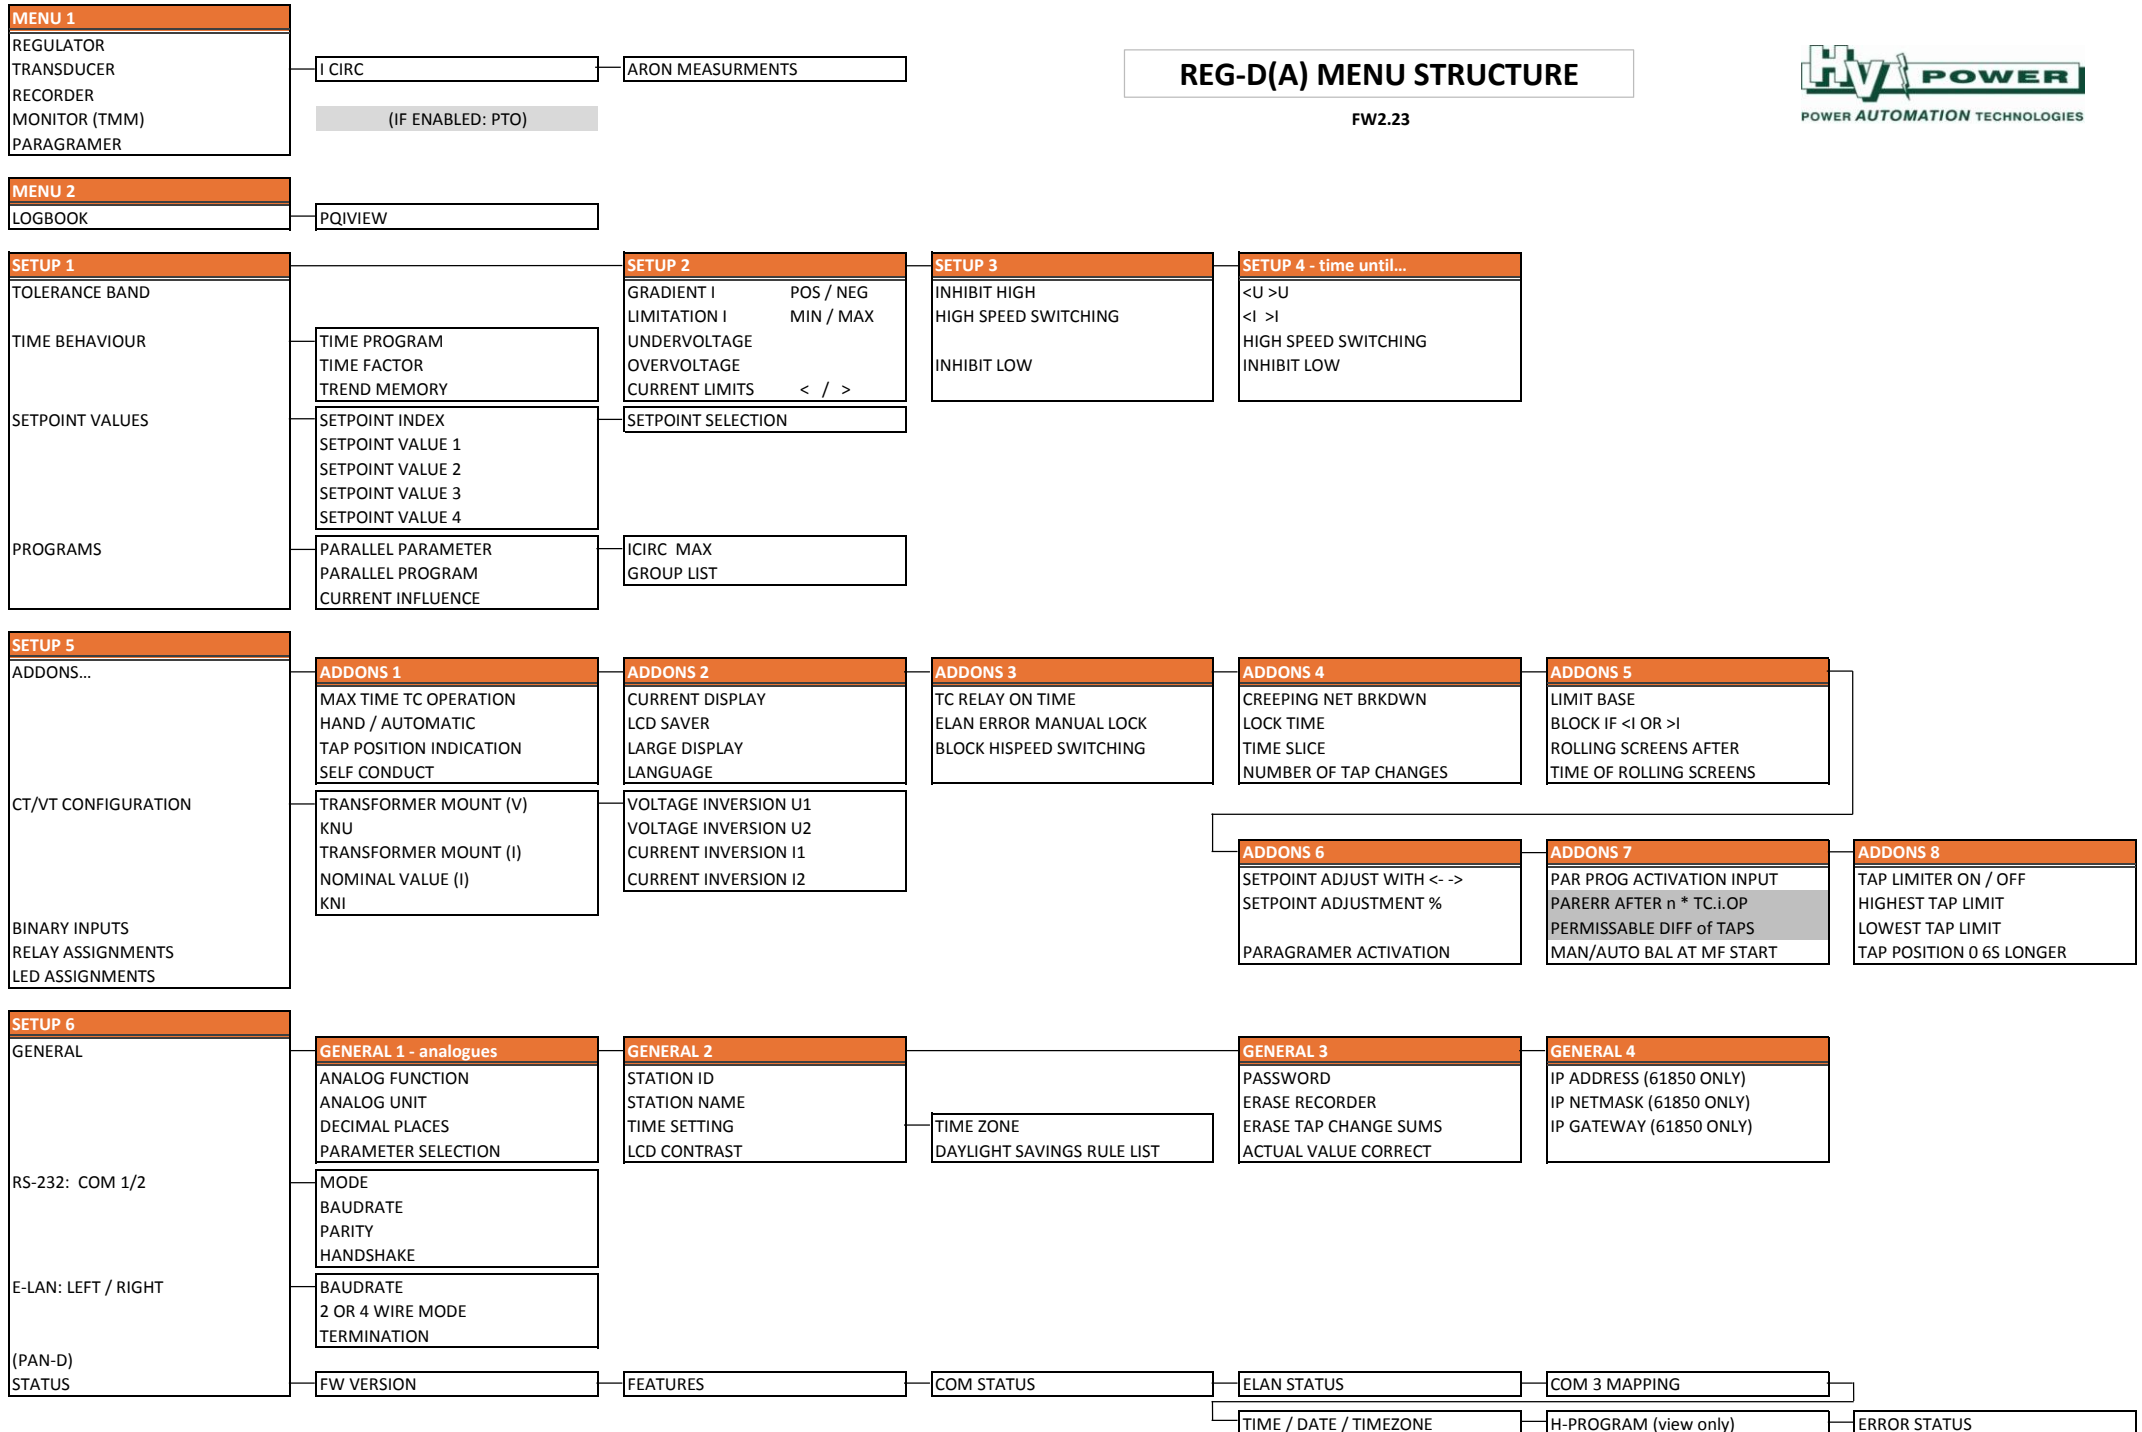

REG-D(A) MENU STRUCTURE

FW2.23

TMM MENU STRUCTURE

FW2.23