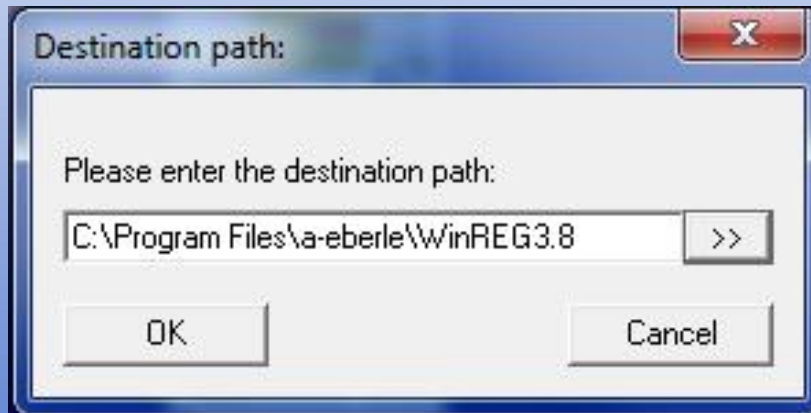

Installing WinREG

Be sure to choose the correct WinREG directory when installing WinTMM.

WinTM Setup